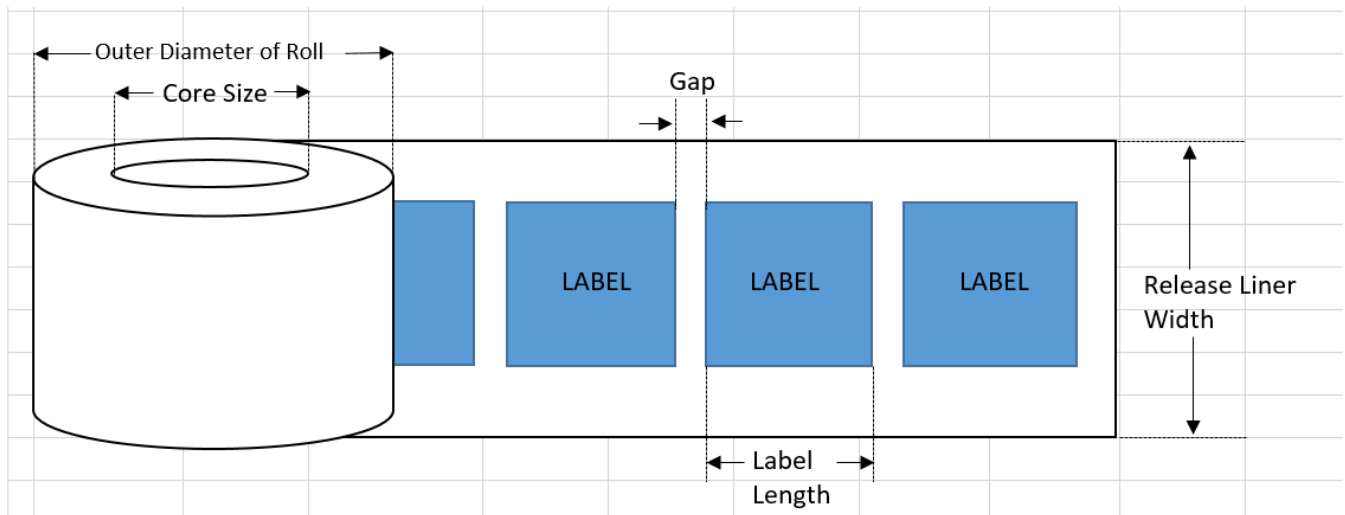

02 9452-3566

sales@getpacked.com.au

Towa Label Applicators

Label shape: The APN series is for rectangular shapes. APF series is for other kinds as well as rectangles.

Model	Weight	Label Width	Max. Width of Release Liner	Label Length	GAP	Max. Outer Diameter of Roll
APN-30	294g	20 - 30mm	34mm	18 - 60mm	2 - 3 mm	100mm
APN-60	347g	25 - 60mm	64mm			
APN-100	395g	50 - 100mm	104mm			
APF-30	312g	20 - 30mm	34mm	20 - 60mm	2 - 3 mm	
APF-60	370g	20 - 60mm	64mm			
APF-100	420g	20 - 100mm	104mm			
APN10-30	292g	20 - 30mm	34mm	10 - 15mm	2mm	